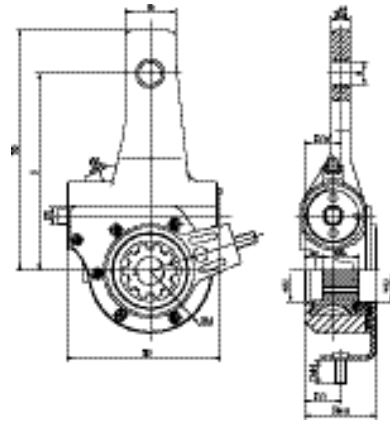

SORL	Cross	Cast	Control Arm No.	Spline Teeth	L1	Bush Dia	Applic.
475091030118M	40020238M1D	2003	11-9	28	139.7	Φ16