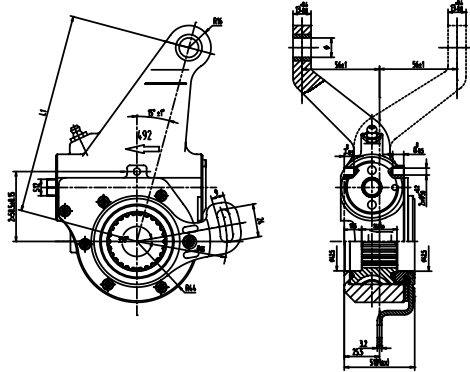

SORL	Cross	Cast	Control Arm No.	Spline Teeth	L1	Bush Dia	OEM Number	Applic.
493012631507	80000 80084 80176	5018	II-1	26	145	14	12336, 70760, 4731113, 4731766, 061742003383874200338, 4332067020 4332067060, 4335765030, 9454200238 A9454200238, KB2065, MER62043	DC MAN
492012631507	80001 80085 80177	5017	II-1	26	145	14	12335, 70761, 4731121, 4731774, 70115348 06174200438, 3874200238, 4332067030 4332067070, 4335765020, 9454200338 A9454200338, KB2060, MER62044, 0517490210	DC MAN
493012611507	80163	5018	II-1	26	145	14	9454201238	DC
492012611507	80164	5017	II-1	26	145	14	9454201338	DC