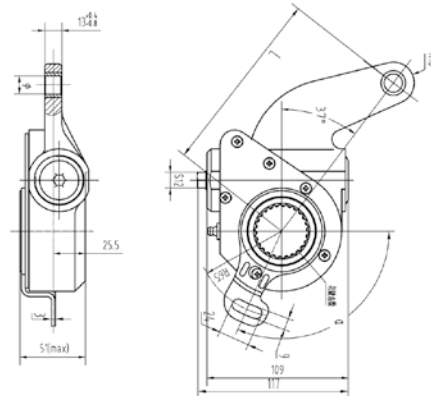

SORL	Cross	Cast	Control Arm No.	Spline Teeth	L1	L2	Bush Dia	Applic.
994022631507	72056	3900	2	26	145		Φ14	DC
994012633587	72059	3900	1	26	145		Φ14	DC
994012631277	72596	3900	1	26	145		Φ14	DC
994011931037	72872	3900	1	19	145		Φ14	ZF
994012631147	79185	3900	1	26	145		Φ14	DC
994031030206	79562	3900	3	10	125		Φ12	
994012631057	79608	3900	1	26	130		Φ14	MAN
994022630077	79656	3900	2	26	145		Φ14	DC
994012630077		3900	1	26	145		Φ14