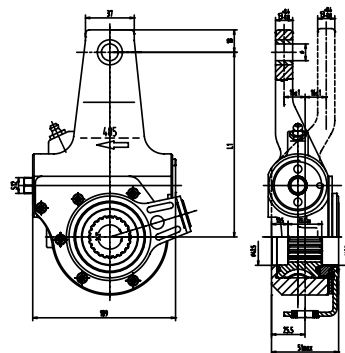

SORL	Cross	Cast	Control Arm No.	Spline Teeth	L1	Bush Dia	OEM Number	Applic.
486092410115	80073	5037	II-9	24	140	12.7		
485092410115	80074	5038	II-9	24	140	12.7		
486032410115	80076	5037	II-9	24	140	12.7		
485032410115	80077	5038	II-3	24	140	12.7