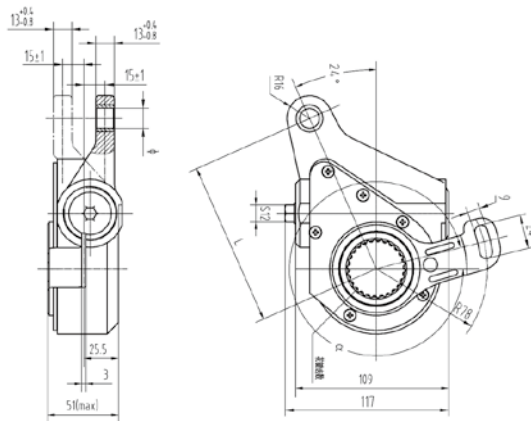

SORL	Cross	Cast	Control Arm No.	Spline Teeth	L1	L2	Bush Dia	Applic.
985022633467	70771	3196	2	26	115		Φ14	DC, MAN Neoplan
	72562							
	79204							
984022633467	70772	3195	2	26	115		Φ14	DC, MAN Neoplan
	79203							
	72561							
984031050405	72452	3195	3	10	115		Φ12.7	MCW