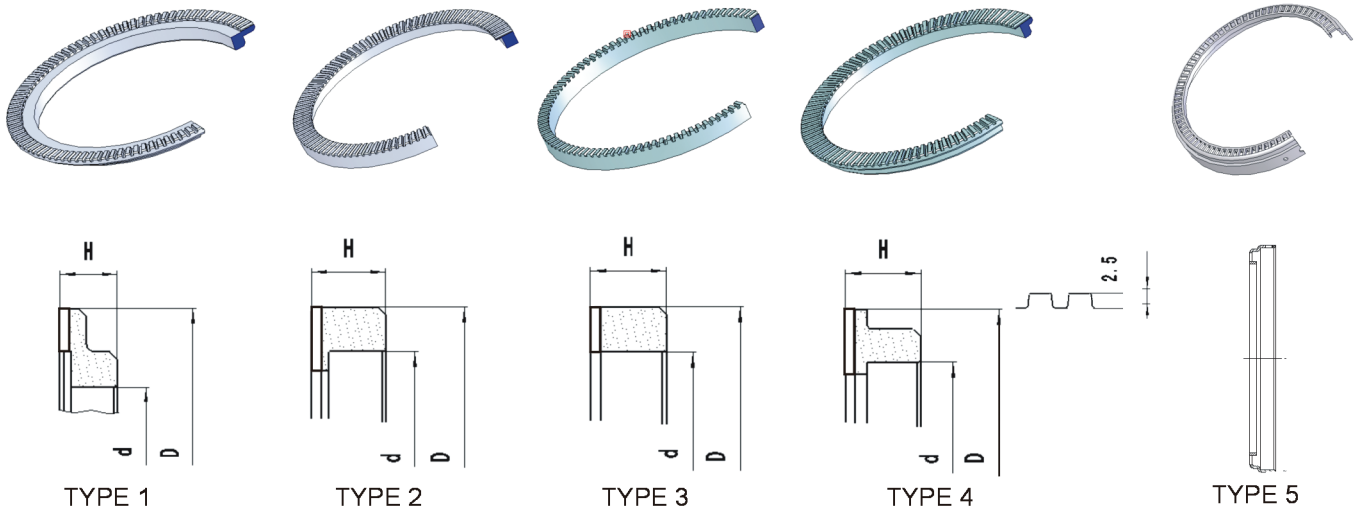

ABS Pole Wheel

SORL	Cross	Type	D	d	H	Teeth
3550 701 138 1		1	180	138	13	80
3550 701 152 1		3	170	152	15	100
3550 701 169 1	W3501152B06D1	1	211	169	11	100
3550 701 172 1	W3000010STRA-OK	1	196	172	15	100
3550 701 180 1		3	220	180	13	120
3550 701 184 1		3	204	184	15	100
3550 701 190 1	3550201B1H	3	210	190	12	100
3550 702 144 1	YM6900F3103008	3	177	144	12	80
3550 702 148 1	YM61233103104	1	175	148	13	100
3550 702 166 1	8847978114	1	207	166	15	100
3550 702 194 4	HJB16006-062B.0	5	236	220	15.3	100
3550 703 153 1		3	169	153	15	100
3550 703 160 1		3	180	160	15	100
3550 703 165 1		3	190	165.5	12	100
3550 703 166 1	3550013-XY02A	1	207	166	9	100
3550 703 196 1		1	225	196.5	15	100
3550 710 108 1		3	138	108	10	80
3550 710 143 1	3550011KQP1	3	158	143	15	100
3550 710 150 1	3550011KB	1	192	150	15	100
3550 710 155 1	3550021KB	1	188	155	15	100

SORL	Cross	Type	D	d	H	Teeth
3550 710 165 1	H41-0401\13T	1	226	165	13	100
3550 710 166 1	JY3550N-012-Y	1	213	166	15	100
3550 710 170 1	H41-0101\16T	1	226	170	13	100
3550 710 172 1		3	196	172	15	100
3550 710 186 1		4	205	186	22	100
3550 710 188 1		1	230	188	12	100
3550 710 191 1		1	219	191	13	100
3550 710 285 1		1	305	193	48	100
3550 711 166 1	153	1	207	166	15	100
3550 751 138 1		1	172	138	15	80
3550 751 148 1	HFF3550011CKAK(ABS)	2	159	148	15	100
3550 751 151 1		2	160	151	13	100
3550 751 169 1	3550201-6S	2	182	169	15	100
3550 751 176 1		1	215	182	15	100
3550 751 186 1		4	205	186	22	100
3550 751 186 7	JY3550XM-014	4	205	186	22	100
3550 751 190 1		2	210	190	15	100
3550 751 194 1		2	206	194	18	100
3550 751 228 1		2	240	228	20	100