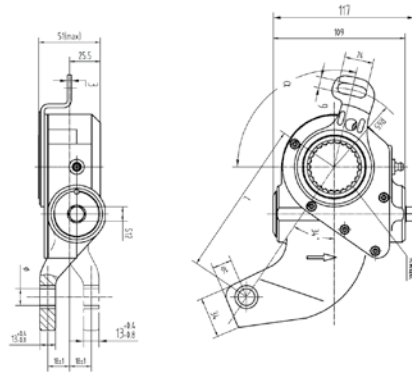

SORL	Cross	Cast	Control Arm No.	Spline Teeth	L1	Bush Dia	Applic.
232021931157	79232	3186	2	19	145	Φ14	
232012631447	72174	3186	1	26	145	Φ14	DC
232062631447	79209	3186	6	26	145	Φ14	DC, MAN
	72304						
	72969						
	79515						
232072630947	70917	3186	7	26	145	Φ14	DC

SORL	Cross	Cast	Control Arm No.	Spline Teeth	L1	L2	Bush Dia	Applic.
220012631037	72456	3162	1	26	130		Φ14	DC, MAN
	72810							
	79220							
	72982							
220012630537	72812	3162	1	26	130		Φ14	DC, MAN
	72732							
	72991							
	79229							
220022633397	79210	3162	2	26	145		Φ14	MAN DC Neoplan
	72320							
	70753							
	72970							
219012630537	79228	3163	1	26	130		Φ14	DC, MAN
	72731							
	72990							
	72811							
219012631037	72455	3162	1	26	130		Φ14	DC, MAN
	72809							
	79219							
	72981							
219031061006	79636	3163	3	10	120		Φ12	Somar PL
219022633397	79211	3163	2	26	145		Φ14	MAN DC Neoplan
	72321							
	70754							
	72971