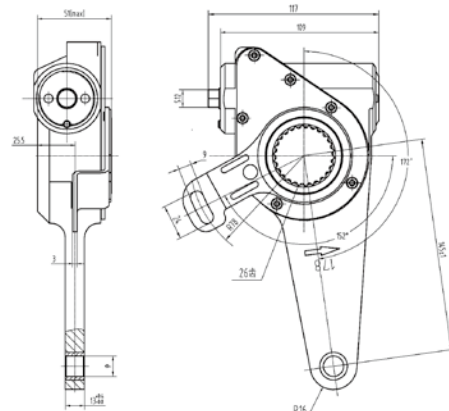

SORL	Cross	Cast	Control Arm No.	Spline Teeth	Bush Dia	Applic.
178022631527	72178	4049	2	26	Φ14	DC