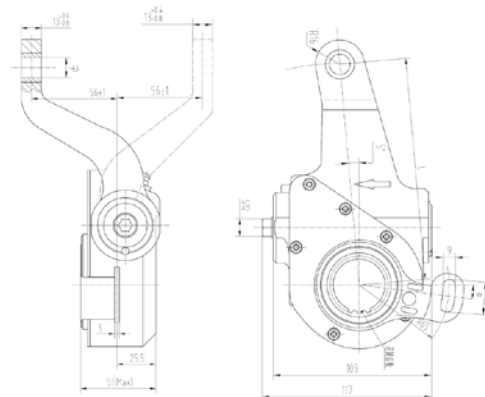

SORL	Cross	Cast	Control Arm No.	Spline Teeth	L1	L2	L3	Bush Dia	Applic.
945012630077	72037	3892	1	26	145			Φ14	DC
945011930077	72855	3892	1	19	145			Φ14	ZF
946011930077	72854	3893	1	19	145			Φ14	ZF
946012630077	72036	3893	1	26	145			Φ14	DC