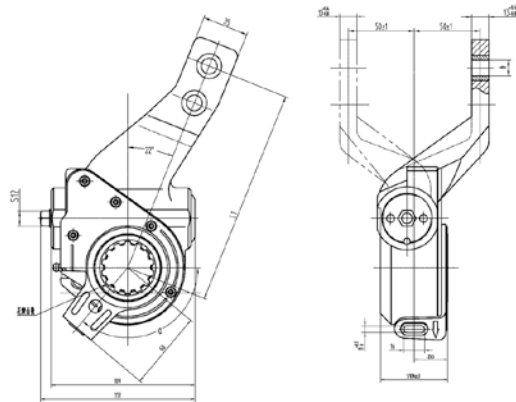

SORL	Cross	Cast	Control Arm No.	Spline Teeth	L1	L2	Bush Dia	Applic.
351011040848	72825	4040	1	10	165		Φ16	Scania
	72630							
351011030848	72488	4040	1	10	165		Φ16	Scania
351011030808	72247	4040	1	10	165		Φ16	Scania
351061931427	72929	4040	6	19	152		Φ14	ZF
	79462							
351012831408	79154	4040	1	28	165		Φ16	
351031421306	79351	4040	3	14	165	135	Φ12	
352011040848	72826	4041	1	10	165		Φ16	Scania
	72631							
352011030848	72489							
352011030808	72248	4041	1	10	165		Φ16	Scania
352012830408	79155	4041	1	28	165		Φ16	
352031421306	79352	4041	3	14	165	135	Φ12