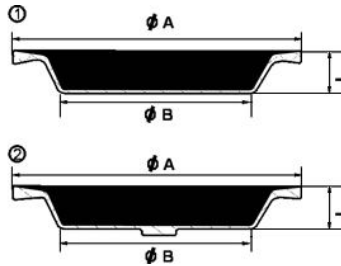

Size	SORL No.	SORL EU No.	L	ϕA	ϕB	Size	SORL No.	SORL EU No.	L	ϕA	ϕB
T9	RL3519JA213	3530 000 013 2	36	134	92.5	T20	T20EE	3530 000 028 2	51	167	120
T12	RL3530YB213	3530 630 002 2	31	140	105	T24	T24AA	3530 000 038 2	45	180	140
T16	T16AA	3530 000 027 2	36	160	99	T24	T24BB	3530 000 034 2	48.5	178	125.7
T16	T16AB	3530 000 035 2	45.5	160	117.5	T30	T24BC	3519 820 001 2	49	179	128
T16	T16AC	3530 000 042 2	36	160	110	T24	T24CC	3530 000 039 2	38	180	126
T16	T16BB	3519 810 001 2	47.5	160	109.5	T30	T30AA	3530 000 040 2	39	201	143
T16	T16DA	3530 000 022 2	36	154	114	T30	T30BB	3530 000 041 2	52.5	201	152
T20	T20AA	3530 000 036 2	36	167	115	T30	T30CC	3530 000 021 2	39	201	143
T20	T20BB	3530 000 037 2	45	167	120	T36	RL3519LA218	3519 300 001 2	43	220	160

SORL	Type	Stroke	Port Thread	Push Rod Length	Port / Clamp Angle	Cross	Application
RL3530RB7	16/24	57/57	M16x1.5	15mm	90° / 45°	1351624004	BPW 0544440010 0544440010

SORL	Type	Stroke	Port Thread	Push Rod Length	Port / Clamp Angle	Cross	Application
RL3530RB8	16/24	57/57	2xM16x1.5	15mm	120° / 75°	03.130.00.40	Mercedes
RL3530RB9A	16/24	57/57	2xM16x1.5	15mm	60° / 285°	03.130.00.41	Mercedes
RL3530RB10A	16/24	57/57	2xM16x1.5	15mm	90° / 45°	03.130.00.01	Mercedes
RL3530RB11	16/24	57/57	2xM16x1.5	15mm	90° / 180°	03.130.00.56	Mercedes

SORL	Type	Stroke	Port Thread	Push Rod Length	Port / Clamp Angle	Cross	Application
RL3530RB12	16/24	57/57	2xM16x1.5	15mm	120° / 75°	38162415	

SORL	Type	Stroke	Port Thread	Push Rod Length	Port / Clamp Angle	Cross	Application
RL3530RB2	16/24	60/50	2xM16x1.5	90mm	90° / 90°