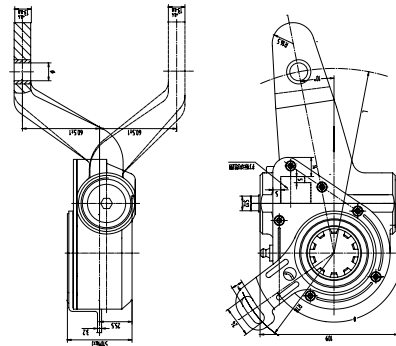

SORL	Cross	Cast	Control Arm No.	Spline Teeth	L1	L2	L3	L4	L5	L6	L7	Bush Dia	Applic.
947021021437	KB2730		2	10	145							Φ14	DAF
947021023397	72705		2	10	145							Φ14	DAF
948021021437	KB2725		2	10	145							Φ14	DAF
948021023397	72704		2	10	145							Φ14	DAF