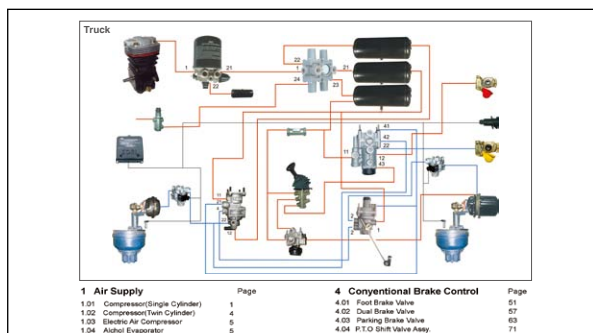

CATALOGUE INSTRUCTION

We list the majority of our parts for various kinds of commercial vehicle throughout this catalogue. Pictures, cross references and main specifications will assist identification.

How to Navigate

On page P1-P2 you will have an overview of how the parts in catalogue are organized.

INDEX BY VEHICLE APPLICATIONS										
ALBION	OEM No.	Cross Ref.	SORL No.	SORL EU No.	Page	OEM No.	Cross Ref.	SORL No.	SORL EU No.	Page
	7946	96702810857	RL351801	3518 021 019 D	209	AZP19770051	4491425000	3550 620 055 D	3550 620 055 D	209

On page P24-P50 you will find the index by vehicle applications.

TABLE OF CONTENT 1			
Product	No.	Page	
Air Dryer Base	1.12	38	
Air Dryer Heater	1.15	42	
Air Dryer(Single Cannister)	1.11	28	
Air Dryer(Twin Cannister)	1.10	27	
Air Hose	9.07	210	
Air Processing Unit	1.09	26	
Air Reservoir	3.01	72	
Alcohol Evaporator	1.04	17	
Anti-Compound Valve	4.19	139	
Anti-Freezer Pump	1.16	43	
Automatic Drain Valve	3.04	75	
Automatic Slack Adjusters	13.02	289	
Brake Chamber(Cam Brake)	12.04	246	
Brake Chamber(Mech Brake)	12.02	243	
Brake Chamber(Wdg Brake)	12.03	246	
Bush	5.08	159	
Cable Spool	9.05	208	
Changing (Overflow) Valve	2.06	60	
Check Valve	11.01	212	
Clutch Master Cylinder	8.03	197	
Clutch Servo	8.01	181	
Line Filter	9.04	208	
LSV Relay, Emergency Valve	4.08	110	
LSV Relay, Mech Controlled	4.06	106	
LSV Relay, Preu Controlled	4.07	109	
Manual Drain Valve	3.03	74	
Manual Slack Adjusters	13.03	330	
Modulator Valve	5.02	156	
Multi Circuit Protection Valve	2.02	55	
P.T.O Shift Valve Assy	4.04	102	
Parking Brake Valve	4.03	93	
Pipe Connector	8.02	197	
Pole wheel	5.09	162	
Power Cable	9.06	209	
Pressure Control Valve For ELC	7.02	177	
Pressure Limiting Valve	2.07	63	
Pressure Protection Valve	1.07	21	
Pressure Protection Valve	2.08	68	
Pressure Sensor	7.05	179	
Pressure Switch	2.10	70	
Proportional Valve	11.14	240	
Quick Release Valve	4.10	112	

On page P3-P4 you will find the contents of parts organized in alphabetic order.

INDEX BY SORL PART NUMBERS									
SORL No.	SORL EU No.	Cross Ref.	Page	SORL No.	SORL EU No.	Cross Ref.	Page		
17011900797	17011900797	70157	295	23011020377	23011020377	72996	303		

On page P334-P361 you will find the index by SORL part numbers.

INDEX BY PART MANUFACTURERS								
BENDEX	Cross Ref.	SORL No.	SORL EU No.	Page	Cross Ref.	SORL No.	SORL EU No.	Page
081504	RL3518A2C	3518 021 035 D	146	103010	RL3518A4A	3518 021 039 D	147	

On page P5-P23 you will find the index by part manufacturers

IMPORTANT NOTICE

The data herein is correct to the best knowledge of SORL at the time of issuing. However, we do not accept responsibility for possible error or misapplication of the parts.

Copyright 2014

SORL Auto Parts, Inc.
No.2666, KaiFaq Avenue, Rui'an Economic Development
Zone, Zhejiang Province, 325200, China

All rights reserved