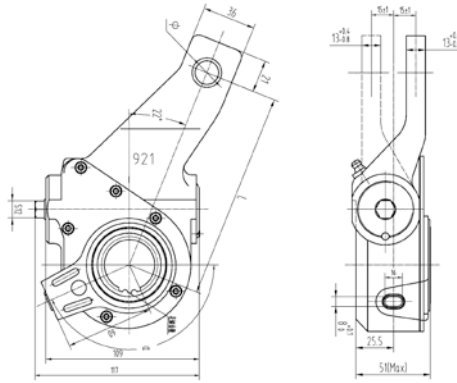

SORL	Cross	Cast	Control Arm No.	Spline Teeth	L1	Bush Dia	Applic.
920031011568	40910820	10078	3	10	140	Φ16	
921031011568	40910819	10077	3	10	140	Φ16