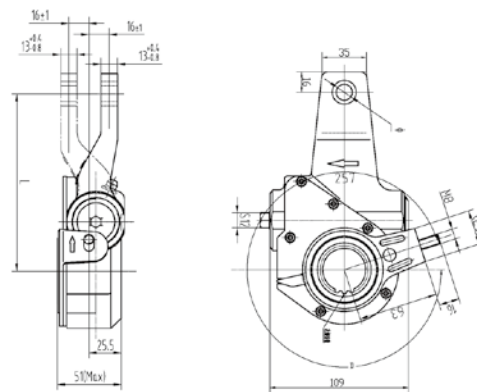

SORL	Cross	Cast	Control Arm No.	Spline Teeth	L1	Bush Dia	Applic.
257092413425	1A222824		9	24	140	Φ12.7	
258092413425	1A222823		9	24	140	Φ12.7