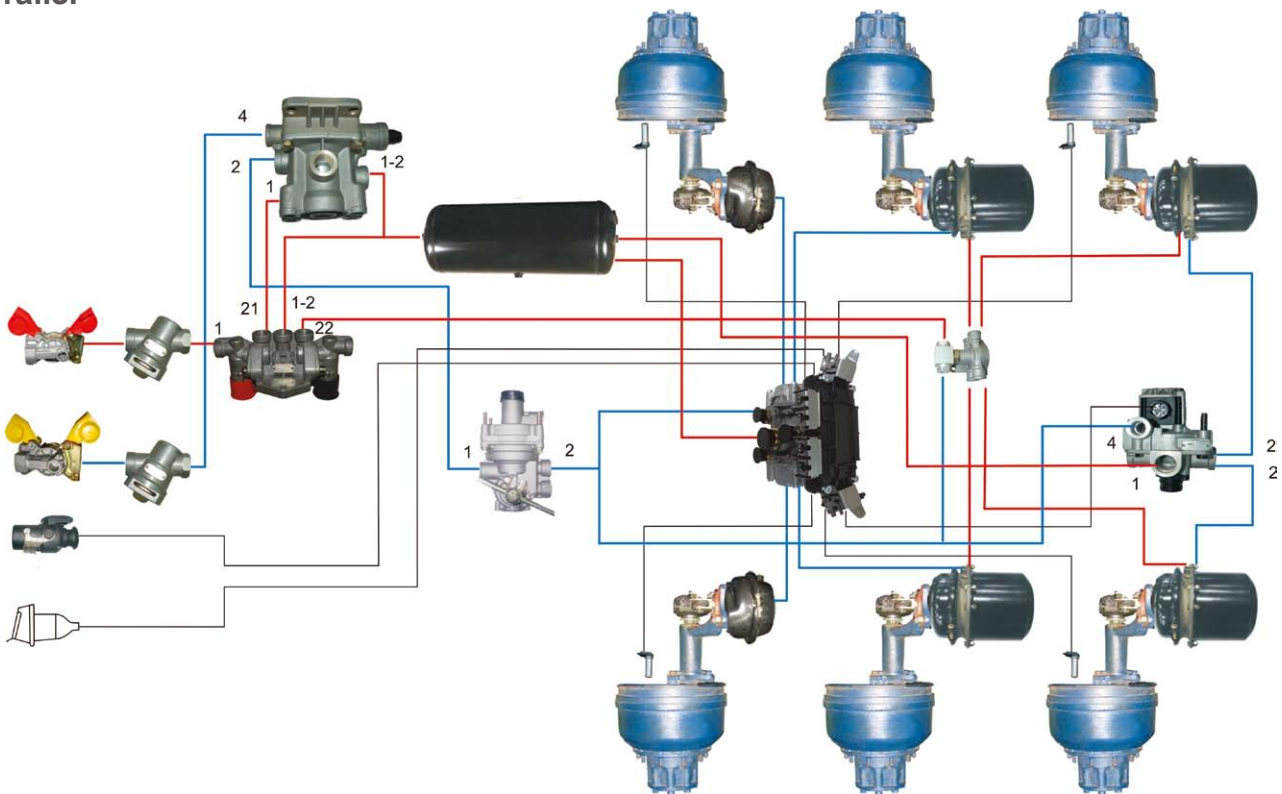

STANDARD APPLICATIONS

Trailer

6 Air Suspension Control

	Page
6.01 Levelling Valve	163
6.02 Rotary Slide Valve	171
6.03 Raise/Lower Valve	171
6.04 Lift Axle Control Valve	171

7 Electronic Air Suspension Control

	Page
7.01 Solenoid Valve For ECAS	173
7.02 Pressure Control Valve For ELC	177
7.03 Height Sensor For ECAS	178
7.04 Level Sensor	179
7.05 Pressure Sensor	179

8 Drive Line

	Page
8.01 Clutch Servo	181
8.02 Pipe Connector	197
8.03 Clutch Master Cylinder	197
8.04 Shift Knob	198

9 Trailer Coupling

	Page
9.01 Shut Off Cock	203
9.02 Coupling Head	203
9.03 Coupling Bracket	208
9.04 Line Filter	208
9.05 Cable Spiral	209
9.06 Power Cable	209
9.07 Air Hose	210
9.08 Electric Cable	211
9.09 Connection Cable	211

10 Bus Specific Devices

	Page
10.01 Door Control Valve	211

11 Universal Application Devices

	Page
11.01 Check Valve	212
11.02 Double Check Valve	215
11.03 TR-3 Inversion Valve	218
11.04 Synchro Valve	218
11.05 Control Cylinder	219
11.06 Double Acting Cylinder	220
11.07 Exhaust Brake Valve	222
11.08 Directional Control Valve	222
11.09 Gearbox Valve	226
11.10 Transmission Slave Valve	228
11.11 Follow-up Valve	228
11.12 Control Valve	228
11.13 Electronic Valve	238
11.14 Proportional Valve	240

12 Brake Actuation

	Page
12.01 Yoke	242
12.02 Brake Chamber(Disc Brake)	243
12.03 Brake Chamber(Wedg Brake)	246
12.04 Brake Chamber(Cam Brake)	246
12.05 Spring Brake(Disc Brake)	262
12.06 Spring Brake(Wedge Brake)	267
12.07 Spring Brake(Cam Brake)	268
12.08 Diaphragm	277

13 Axle Devices

	Page
13.01 Control Arm Type	288
13.02 Automatic Slack Adjusters	289
13.03 Manual Slack Adjusters	330