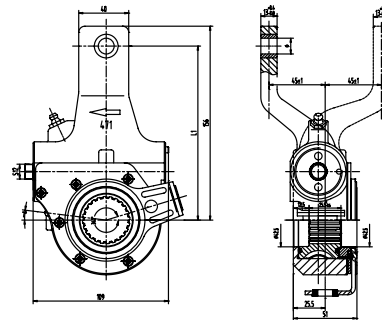

SORL	Cross	Cast	Control Arm No.	Spline Teeth	L1	Bush Dia	OEM Number	Applic.
472102410115	80070	5039	II-10	24	140	12.7		
471102410115	80071	5040	II-10	24	140	12.7		
472032410115	80106	5039	II-3	24	140	12.7		Telco
471032410115	80107	5040	II-3	24	140	12.7		Telco