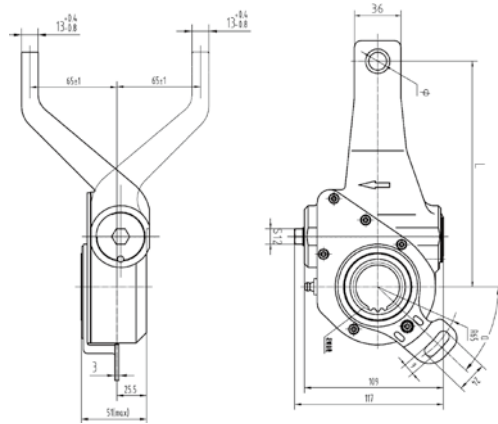

SORL	Cross	Cast	Control Arm No.	Spline Teeth	L1	Bush Dia	Applic.
274091033468M	40010155	10268	9	10	139.7	Φ16	

SORL	Cross	Cast	Control Arm No.	Spline Teeth	L1	Bush Dia	Applic.
475091030118M	40020238M1D	2003	11-9	28	139.7	Φ16	