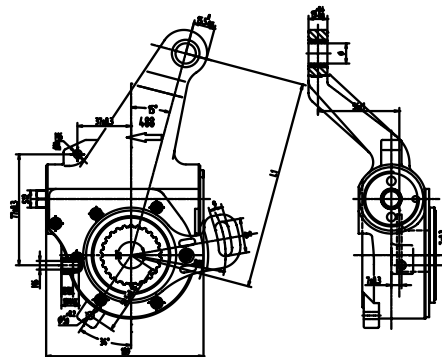

SORL	Cross	Cast	Control Arm No.	Spline Teeth	L1	Bush Dia	OEM Number	Applic.
488012630117	80014 KB6540	5031	II-2	26	145	14	9454200438, A9454200438	DC
488012630217	80183 KB6625 80086	2009	II-1	26	145	14	81506106258, 80086	MAN