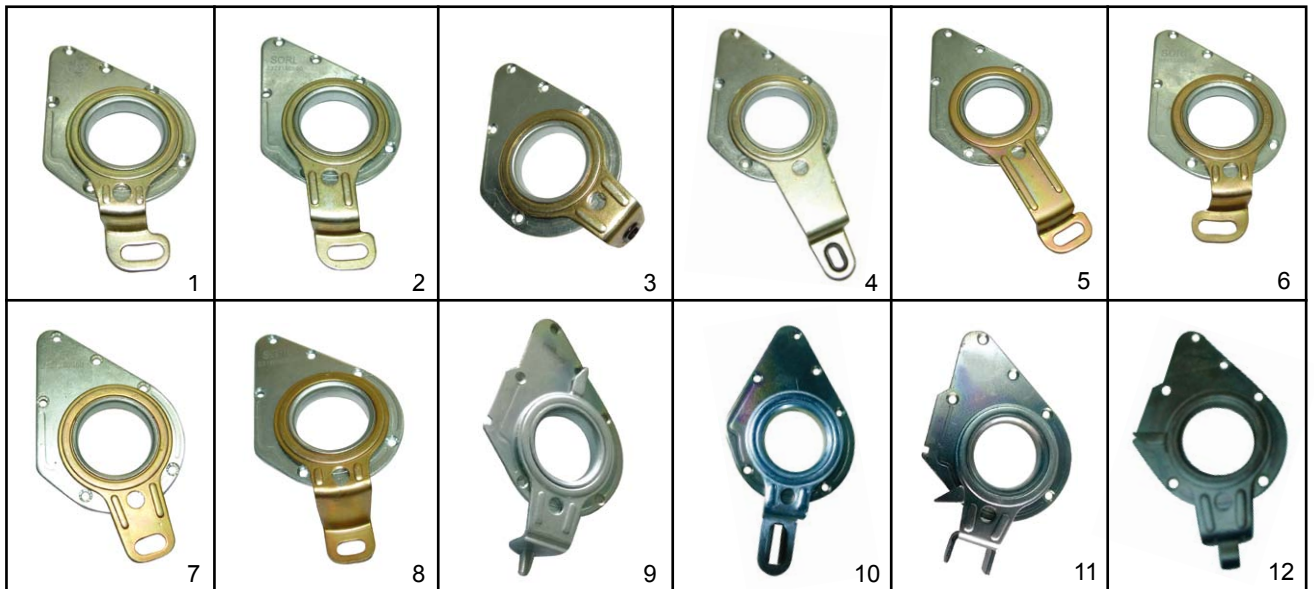

Control Arm Type - I