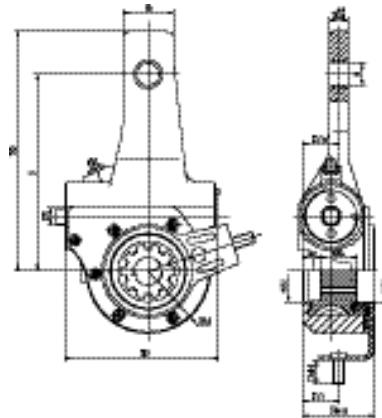

SORL	Cross	Cast	Control Arm No.	Spline Teeth	L1	Bush Dia	Applic.
475102430217	80200	2003	II-10	24	125	Φ14	Isuzu
475091030118	40920044	2003	II-9	28	139.7	Φ16