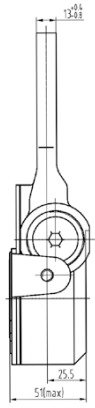

SORL	Cross	Cast	Control Arm No.	Spline Teeth	L1	L2	Bush Dia	Applic.
922092823455	40910551	10098	9	28	140		Φ12.7