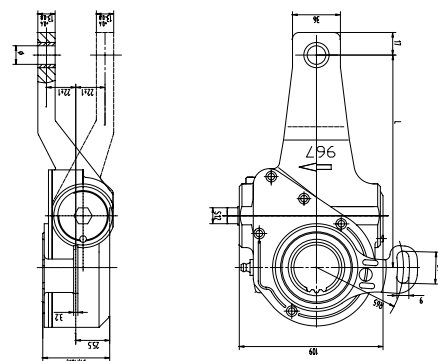

SORL	Cross	Cast	Control Arm No.	Spline Teeth	L1	L2	L3	L4	L5	L6	L7	Bush Dia	Applic.
968032711007	79153	2754	3	27	183							Φ14