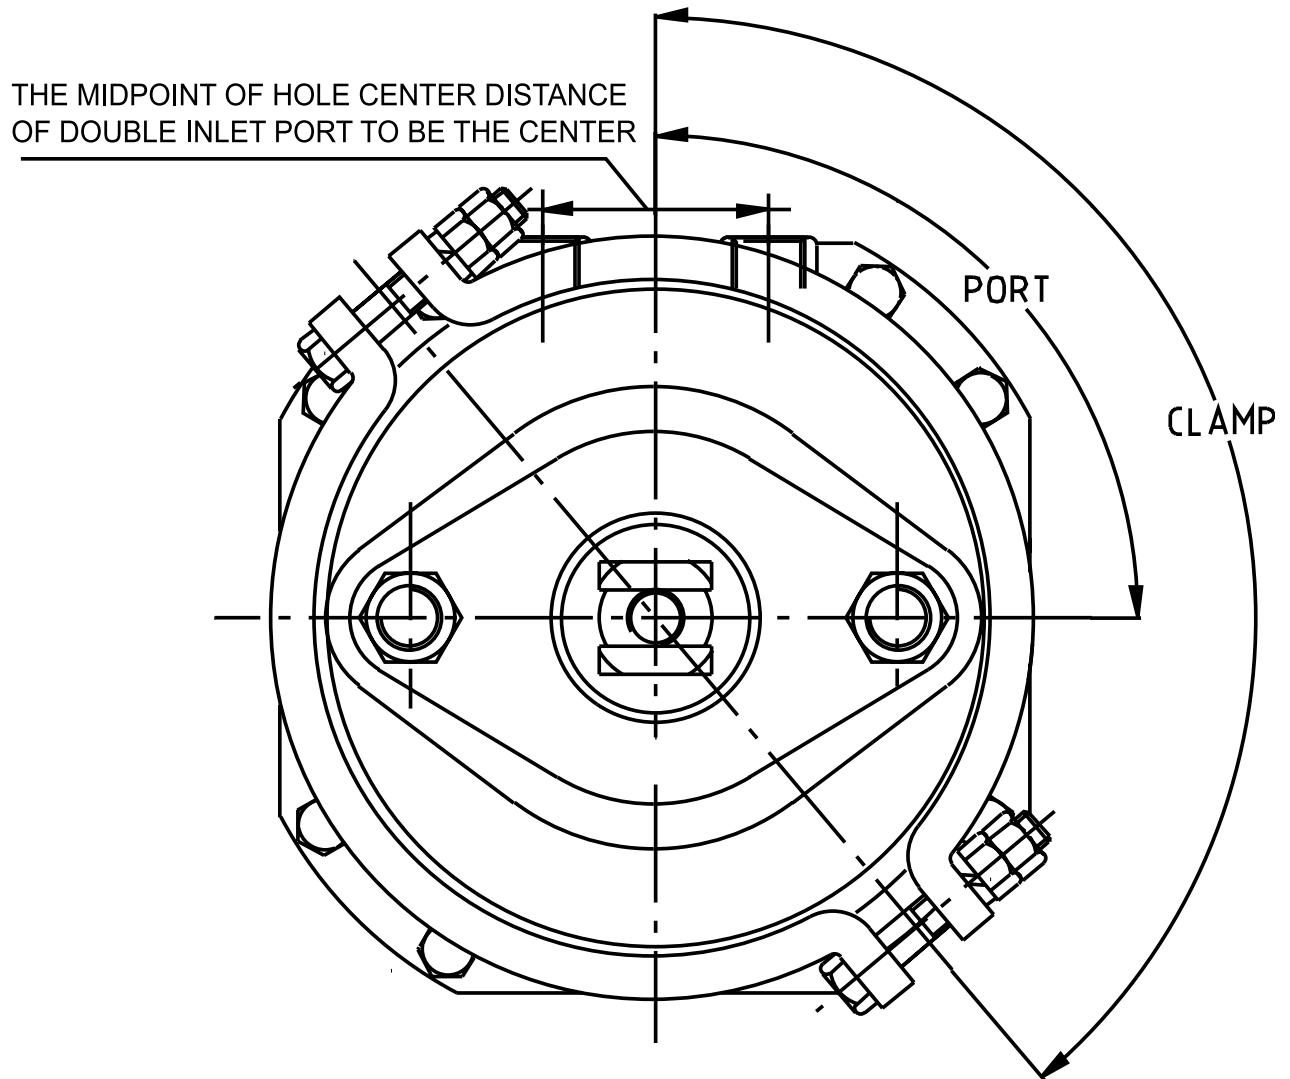

Remarks:

- The following diagram shows mounting angle and port angle.
- Modification of mounting angle is available.