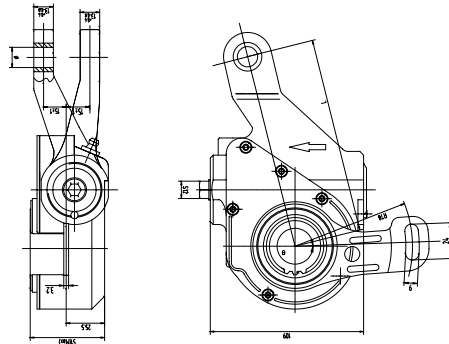

SORL	Cross	Cast	Control Arm No.	Spline Teeth	L1	L2	L3	L4	L5	L6	L7	Bush Dia	Applic.
944022633587	72212	4036	2	26	130							Φ14