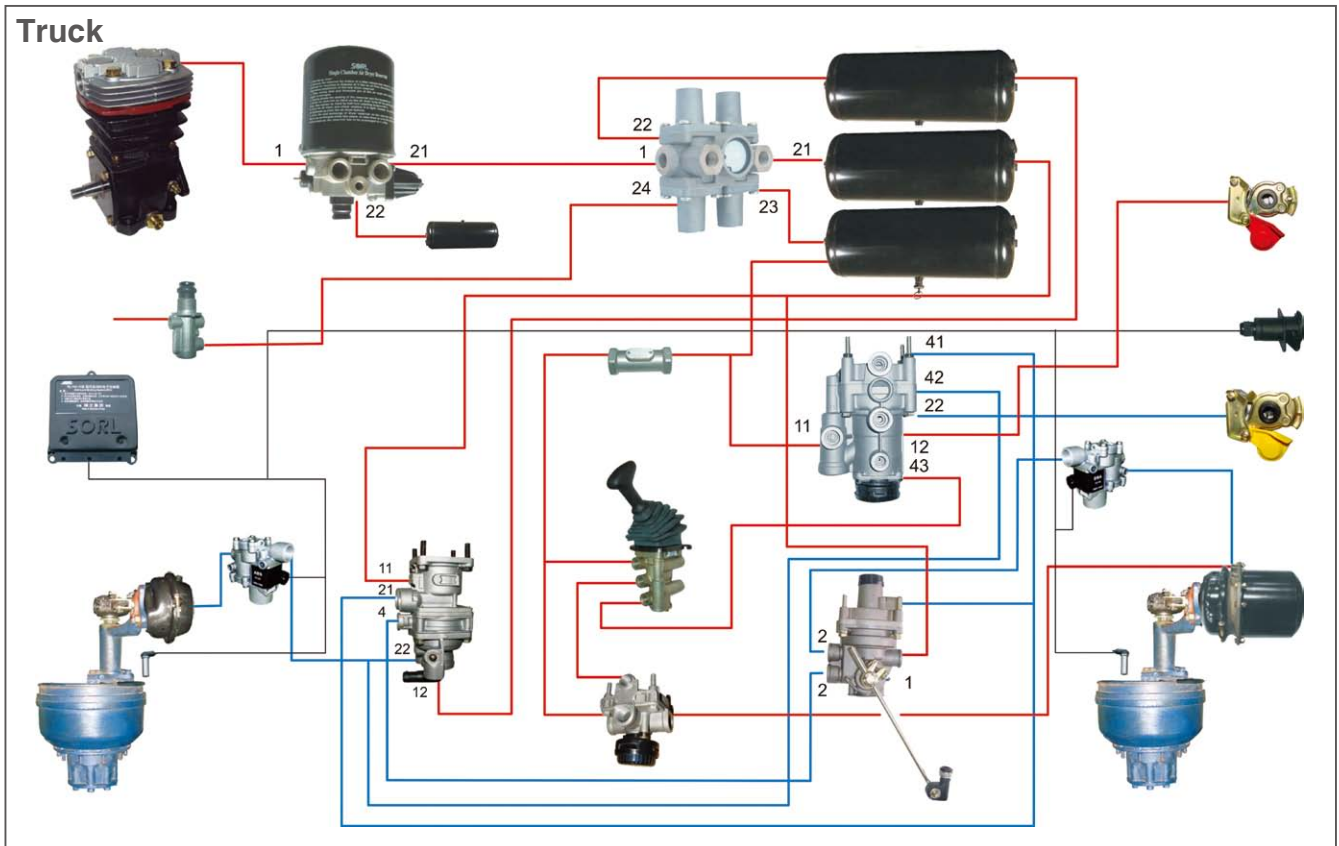

STANDARD APPLICATIONS

1 Air Supply

	Page
1.01 Compressor(Single Cylinder)	1
1.02 Compressor(Twin Cylinder)	3
1.03 Electric Air Compressor	5
1.04 Alcohol Evaporator	17
1.05 Condenser	17
1.06 Unloader Valve	17
1.07 Pressure Protection Valve	21
1.08 Governor	22
1.09 Air Processing Unit	26
1.10 Air Dryer(Twin Cannister)	27
1.11 Air Dryer(Single Cannister)	28
1.12 Air Dryer Base	38
1.13 Air Dryer Cartridge	40
1.14 Silencer	41
1.15 Air Dryer Heater	42
1.16 Anti-Freezer Pump	43

2 Air Protection

	Page
2.01 Four Circuit Protection Valve	46
2.02 Multi Circuit Protection Valve	55
2.03 Two Circuit Protection Valve	57
2.04 Three Circuit Protection Valve	57
2.05 Safety Valve	59
2.06 Charging (Overflow) Valve	60
2.07 Pressure Limiting Valve	63
2.08 Pressure Protection Valve	68
2.09 Transmission Air Regulator	70
2.10 Pressure Switch	70

3 Air Storage

	Page
3.01 Air Reservoir	72
3.02 Test Points	73
3.03 Manual Drain Valve	74
3.04 Automatic Drain Valve	75

4 Conventional Brake Control

	Page
4.01 Foot Brake Valve	77
4.02 Dual Brake Valve	83
4.03 Parking Brake Valve	93
4.04 P.T.O Shift Valve Assy.	102
4.05 Control Valve	102
4.06 LSV Relay, Mech Controlled	106
4.07 LSV Relay, Pneu.Controlled	109
4.08 LSV Relay, Emergency Valve	110
4.09 Spring Box	110
4.10 Quick Release Valve	112
4.11 Trailer Control Valve	121
4.12 Trailer Protection Valve	123
4.13 Tractor Protection Valve	125
4.14 Sealco Ratio Relay Valve	125
4.15 Trailer Spring Relay Valve	127
4.16 Trailer Spring Brake Valve	128
4.17 Relay Emergency Valve	130
4.18 Release Valve	136
4.19 Anti-Compound Valve	139
4.20 Relay Valve	139

5 Electronic Brake Control Units

	Page
5.01 ECU	156
5.02 Modulator Valve	156
5.03 Dual Modulator Valve	156
5.04 Solenoid Modulator	157
5.05 Speed Sensor	158
5.06 Bush	159
5.07 Grease	160
5.08 Cable	160
5.09 Pole wheel	162