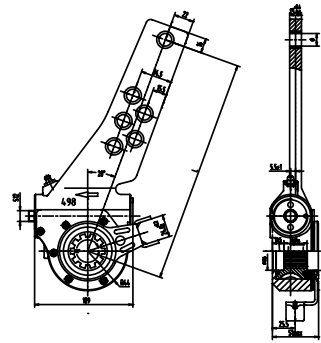

SORL	Cross	Cast	Control Arm No.	Spline Teeth	L1	Bush Dia	OEM Number	Applic.
498111030817	80018 80041	5027	II-11	10	180	14	4175026200	SAF
498111020117	80019	5027	II-11	10	250	14	14503, 008671, 0557482873, 0517482392, 0557482873	BPW
498111010217	80020	5027	II-11	10	205	14	14505, 4731840	ROR, Meritor
498113710317	80021	5027	II-11	37	215	14(L1:16)	KB1020D	Fruehauf
498111010417	80022	5027	II-11	10	250	14	14505, 4731840	SAF
498111010317	80023	5027	II-11	10	215	14(L1:16)	14507, KB1025D	Traile, SMB
498111010517	80024	5027	II-11	10	210	14	14545, KB1015D	Traile
498102831016	80025	5027	II-10	28	250	12		
498102811116	80031	5027	II-10	28	180	12		
498111010615	80032	5027	II-11	10	150	12.7		Go-Axles Henred, Fruehauf
498103731417	80033	5027	II-10	37	180	14		
498113710615	80037	5027	II-11	37	150	12.7		Go-Axles Henred, Fruehauf
498032030917	80042	5027	II-3	20	175	14		
498111010717	80067	5027	II-11	10	250	14		Trailer
498112630817	80078	5027	II-11	26	180	14		
498111021215	80082	5027	II-11	10	125	12.7		
498111011517	80108	5027	II-11	10	250	14		
498111011717	80126	5027	II-11	10	180	14	9319299	SAE
498111011317	80133	5027	II-11	10	127.5	14		DaeWoo
498061011617	80134	5027	II-6	10	180	14		SAE