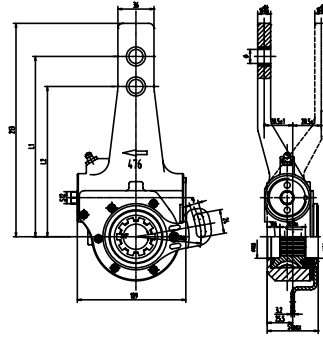

SORL	Cross	Cast	Control Arm No.	Spline Teeth	L1	Bush Dia	OEM Number	Applic.
476011010117	80124	5047	II-1	10	150 180	14		SAE
477011010117	80125	5046	II-1	10	180 150	14		SAE
476011010217	80129	5047	II-1	10	165	14		SAE
477011010217	80130	5046	II-1	10	165	14		SAE