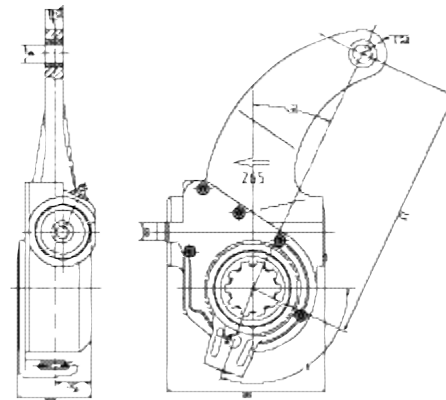

SORL	Cross	Cast	Control Arm No.	Spline Teeth	L1	Bush Dia	Applic.
265031071105	70624	2922	3	10	178	Φ12.7	Leyland