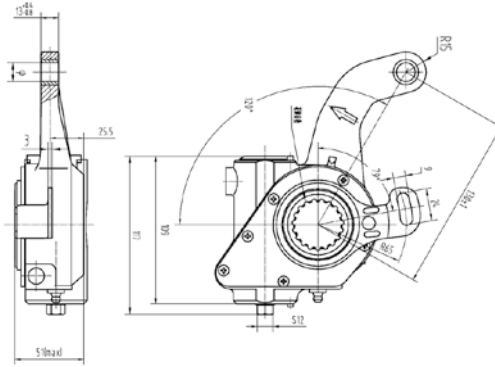

SORL	Cross	Cast	Control Arm No.	Spline Teeth	L1	Bush Dia	Applic.
177012630797	70775	3202	1	26	130	Φ14	DC
177011930797	70157	3202	1	19	130	Φ14	Neoplan
	72177						
	72518						
177051032706	79128	3202	5	10	130	Φ12	Kamaz
177012630877		3202	1	26	130	Φ14