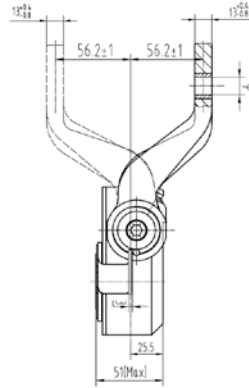

SORL	Cross	Cast	Control Arm No.	Spline Teeth	L1	L2	L3	L4	L5	L6	L7	Bush Dia	Applic.
940012711307	72786	3717	1	27	175							Φ14	RVI
940012710357	72798	3717	1	27	160							Φ14	RVI
	79294												
940012711057	72813	3717	1	27	160							Φ14	RVI
	79296												
940062711457	79077	3717	1	27	160							Φ14	RVI
	79310												
940062711467	79075	3717	1	27	175							Φ14	RVI
940012713507	79440	3717	1	27	160							Φ14	RVI
	72993												
941012711307	72787	3718	1	27	175							Φ14	RVI
941012710357	72799	3718	1	27	160							Φ14	RVI
	79295												
941012711057	72814	3718	1	27	160							Φ14	RVI
	79297												
941062711457	79078	3718	1	27	160							Φ14	RVI
	79311												
941012713507	72441	3718	1	27	160							Φ14	RVI
	72994												
941062711467	79076	3718	1	27	175							Φ14	RVI