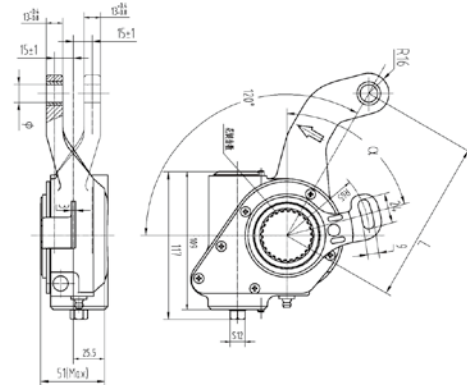

SORL	Cross	Cast	Control Arm No.	Spline Teeth	L1	Bush Dia	Applic.
988142630757	72513	3523	1	26	130	Φ14	MAN
	72988						
	79226						
988012810857	79547	3523	1	28	130	Φ14	Albion
988012630947	79607	3523	1	26	130	Φ14	MAN
987142630757	72512	3522	1	26	130	Φ14	MAN
	72987						
	79225						
987012810857	79546	3522	1	28	130	Φ14	Albion
987012630947	79606	3522	1	26	130	Φ14	MAN