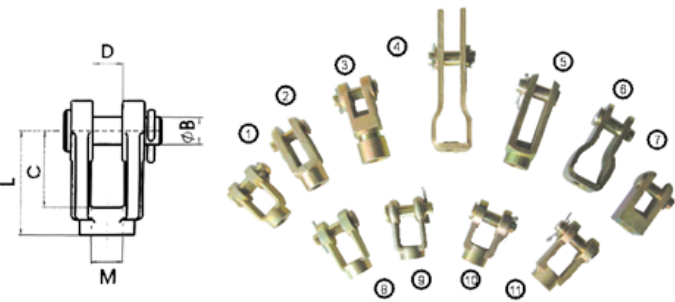

Brake Acutation	12
Yoke	12.01
Brake Chamber(Disc Brake)	12.02
Brake Chamber(Wedg Brake)	12.03
Brake Chamber(Cam Brake)	12.04
Spring Brake(Disc Brake)	12.05
Spring Brake(Wedge Brake)	12.06
Spring Brake(Cam Brake)	12.07
Diaphragm	12.08

Yoke	12.01
L-5	
Cross Ref.	4230005342
Application	<table border="0"> <tr> <td>Mercedes</td> <td>6984200047</td> </tr> <tr> <td>Scania</td> <td>1019361</td> </tr> <tr> <td>RVI</td> <td>5000809566</td> </tr> <tr> <td>Volvo</td> <td>526031307000</td> </tr> </table>
L-6	
Cross Ref.	4230005352
Application	<table border="0"> <tr> <td>Scania</td> <td>1019575</td> </tr> <tr> <td>RVI</td> <td>5021170044</td> </tr> </table>

SORL No.	Picture	Dimensions				
		B	C	D	M	L
T-03	1	16(5/8")	33	14	5/8-18 UNF	47
T-05	2	12	33	13	M16X1.5	54
T-09	2	14	28	14.5	M14X1.5	49
A-1	3	12	25	13	M18X1.5	66
T-07	4	14	46-112	15	M16X1.5	54-120
D-9	5	14	57	14	M16X1.5	73
D-17	5	12.7(1/2")	57	14	5/8-18 UNF	73
T-08	6	14	56	15	M16X1.5	65
T-06	7	12	28	14	M16X1.5	43
T-02	8-Busil Type	12.5(1/2")	33	15	5/8-18 UNF	49
K-5	9	12.5(1/2")	31	15	5/8-18 UNF	44
T-04	10	12	28.5	15	5/8-18 UNF	45
T-01	11-Busil Type	12	33	15	M16X1.5	49
T-10	11	14	33	15	M16X1.5	46
K-1	SORL:K-1(9)	16	33	14	5/8-18 UNF	47
M-1	SORL:M-1(9)	12.5	33	14	5/8-18 UNF	43