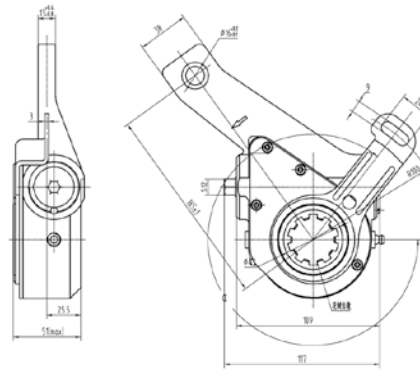

SORL	Cross	Cast	Control Arm No.	Spline Teeth	L1	L2	L3	Bush Dia	Applic.
986012740707	12310	3226	1	27	180			Φ14	
986041033058	70801	3226	4	10	180			Φ16	Scaina
	72947								
	70864								
	72963								
986031030307	70871	3226	3	10	140			Φ14	DAF
986032830305	79177	3226	3	28	140			Φ12.7	Optare
986031920057	72016	3226	3	19	145			Φ12.7	Kassbonnret
986052833555	72181	3226	5	28	140			Φ14	Foddon
	79682								
986051033555	72114	3226	5	10	140			Φ12.7	Seddon
986021033397	72117	3226	2	10	140			Φ14	DAF
986021023397	72530								
986021023407	72540	3226	2	10	165			Φ14	DAF
986011031037	72182	3226	1	10	140			Φ14	
986021031557	72202	3226	2	10	140			Φ14	DAF
986021021557	72535								
986011210005	79070	3226	1	12	150			Φ12.7	
986011410005	79096	3226	1	14	150			Φ12.7	
986031040005	72030	3226	3	10	178			Φ12.7	Bombardier
986011030007	72309	3226	1	10	165			Φ14	DAF
986011020007	72541								
986011030407	72327	3226	1	10	165			Φ14	DAF
986011020407	72547								
986032030417	79079	3226	3	20	175			Φ14	Raba
986021030588		3226	2	10	165			Φ16	
986051021807	72558	3226	5	10	140			Φ14	
986051043088	72662	3226	5	10	165			Φ16	Scania
986051033088	72467								
986011030228	72778	3226	1	10	145			Φ16	
986011410525	72820		1	14	150			Φ12.7	
986021013527	79329	3226	2	10	127	152	178	Φ14	SAF
986011023525	79117		1	10	140			Φ12.7	
986011033528	79557	3226	1	10	145			Φ16	
986032433525	79648		3	24	140				North Benz