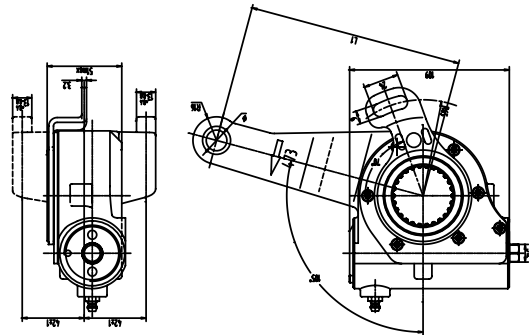

SORL	Cross	Cast	Control Arm No.	Spline Teeth	L1	Bush Dia	OEM Number	Applic.
474012630117	80012	5032	II-2	26	145	14	3854201738, 9454200538, A9454200538	DC
473012630117	80013	5033	II-2	26	145	14	3854201838, 9454200638, A9454200638	DC