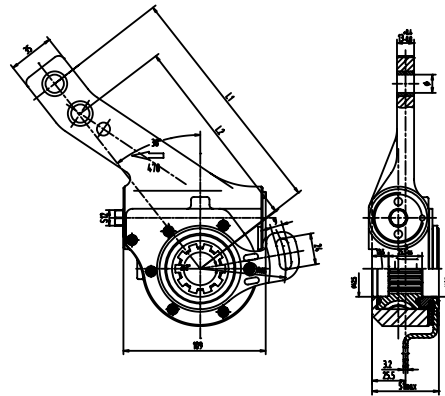

SORL	Cross	Cast	Control Arm No.	Spline Teeth	L1	Bush Dia	OEM Number	Applic.
478011010117	80136	5041	II-1	10	150 180	14		SAE