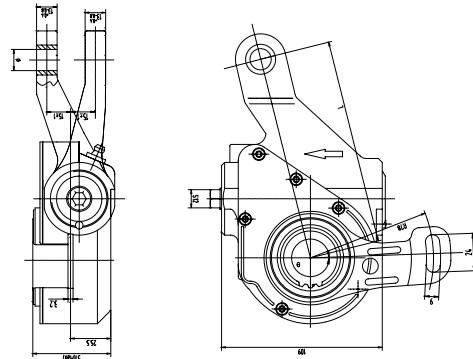

SORL	Cross	Cast	Control Arm No.	Spline Teeth	L1	L2	L3	L4	L5	L6	L7	Bush Dia	Applic.
943022633587	72211	4035	2	26	130							Φ14