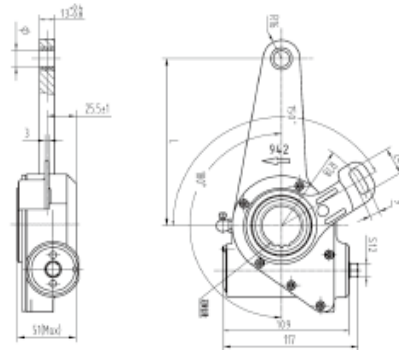

SORL	Cross	Cast	Control Arm No.	Spline Teeth	L1	L2	L3	L4	L5	L6	L7	Bush Dia	Applic.
942022631507	79186	4096	2	26	145							Φ14	DC