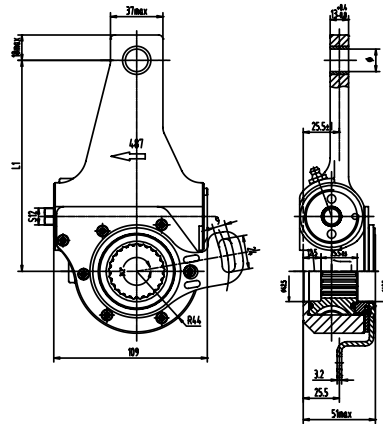

SORL	Cross	Cast	Control Arm No.	Spline Teeth	L1	Bush Dia	OEM Number	Applic.
487112830215	80034	475-20000	II-11	28	153	12.7		
487112830318	80035	475-20000	II-11	28	153	16		
487091030115	80045	475-20000	II-9	10	160	12.7		
487032530418	80061	475-20000	II-3	25	150	16		DaeWoo
487102410515	80069	475-20000	II-10	24	140	12.7		
487092410515	80072	475-20000	II-9	24	140	12.7		TATA
487092410505	80075	475-20000	II-9	24	140	12.7		TATA
487031030115	80089	475-20000	II-3	10	160	12.7		
487032830515	80094	475-20000	II-3	28	140	12.7		SAF
487012530418	80095	475-20000	II-1	25	150	16		
487031020515	80109	475-20000	II-3	10	140	12.7		South Africa
487032830517	80150	475-20000	II-3	28	140	14		DC