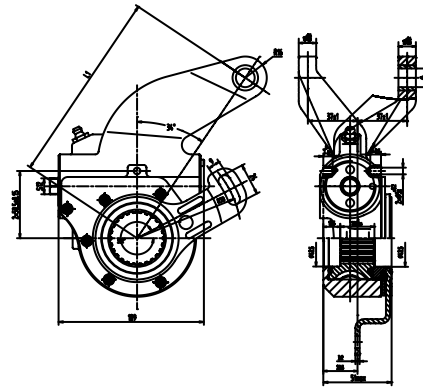

SORL	Cross	Cast	Control Arm No.	Spline Teeth	L1	Bush Dia	OEM Number	Applic.
494022631507	80008 80087 80178	5016	II-2	26	145	14	10643, 14717, 162200, 4731196, 4731295 4731329, 4731782, 06194200038, 4332067010 4332067050, 4332067090, 4335767100 4335767120, 4335767240, 9454200038 A9454200038, KB2165, KB2855	DC MAN
495022631507	80009 80088 80179	5015	II-2	26	145	14	10644, 14718, 1662201, 4731204, 4731303 4731337, 4731790, 06194200138, 4332067000 4332067040, 4332067080, 4335767110 4335767130, 4335767250, 9454200138 A9454200138, KB2145, 0517490200	DC MAN
494011031507	80039	5016	II-1	10	145	14		Kamaz
495011031507	80040	5015	II-1	10	145	14		Kamaz
494022611507	80165	5016	II-2	26	145	14	945 420 10 38	DC
495022611507	80166	5015	II-2	26	145	14	945 420 11 38	DC