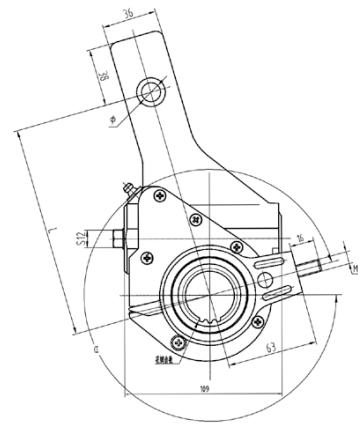

SORL	Cross	Cast	Control Arm No.	Spline Teeth	L1	L2	Bush Dia	Applic.
922092823455	40910551	10098	9	28	140		Φ12.7