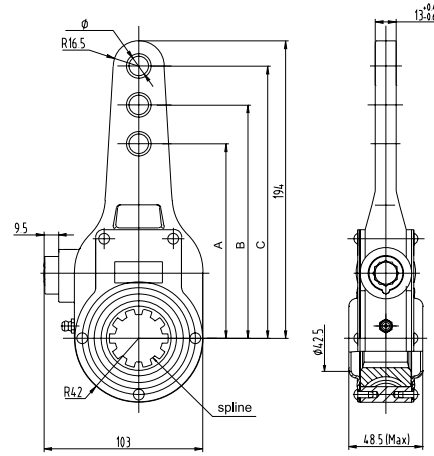

SORL	Cross	Spline Teeth	A	B	C	Bush Dia
6000011035	278323 KN47001	1.5 - 10	5	6	7	0.5
6000011135	278305 KN48002	1.25 -10	5	6	7	0.5
6000012835	288282 KN44071	1.5 - 28	5	6	7	0.5
6000013735	KN44042	1.625 - 37	5	6	7	0.5
6000021025	278008 KN47011	1.5 - 10	5.5	6.5		0.5
6000022825	288753 KN44061	1.5 - 28	5.5	6.5		0.5
6000031125	278303 KN48001	1.25 - 10	5	6		0.5
6000032825	286965 KN44051	1.5 - 28	5	6		0.5
6000041125	278302 KN48031	1.25 - 10	4.5	5.5		0.5
6020013715	283411 KN44041	1.625 - 37	6			0.5
6020022415	KN55001	1.25 - 24	5.5			0.5