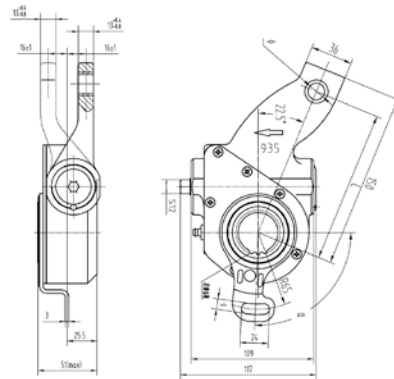

SORL	Cross	Cast	Control Arm No.	Spline Teeth	L1	L2	L3	L4	L5	L6	L7	Bush Dia	Applic.
935011030928	72727	2771	1	10	130							Φ16	Scania
	72579												
935101031025	70671	2771	10	10	130							Φ12.7	Scania
	72747												
935101031028	72237	2771	10	10	130							Φ16	Scania
	72957												
935011031028	72483	2771	1	10	130							Φ16	Scania
935031041255	72028	2771	3	10	133							Φ12.7	Bombardier
935031061305	70943	2771	3	10	155							Φ12.7	
936011030928	72728	2772	1	10	130							Φ16	Scania
	72580												
936101031025	70670	2772	10	10	130							Φ12.7	Scania
	72746												
936101031028	72236	2772	10	10	130							Φ16	Scania
	72956												
936011031028	72482	2772	1	10	130							Φ16	Scania
936031041255	72029	2772	3	10	133							Φ12.7	Bombardier
936031061305	70944	2772	3	10	155							Φ12.7	Leyland