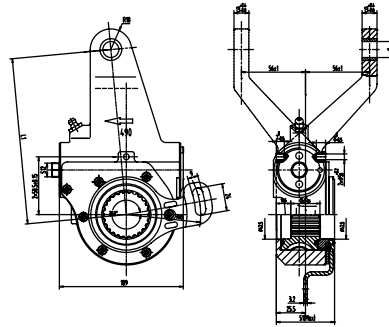

SORL	Cross	Cast	Control Arm No.	Spline Teeth	L1	Bush Dia	OEM Number	Applic.
491012631507	80010 80092 80180	5020	II-1	26	145	14	10509, 4731154, 4731808, 3834200538 9454200838, A9454200838, KB2140	DC MAN
490012631507	80011 80093 80181	5019	II-1	26	145	14	10508, 4731147, 4731816, 3834200438 9454200738, A9454200738, KB2135	DC MAN