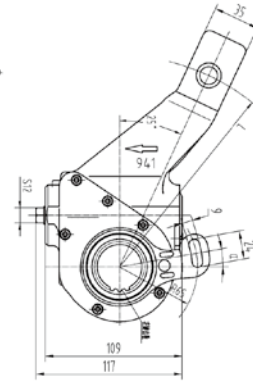

SORL	Cross	Cast	Control Arm No.	Spline Teeth	L1	L2	L3	L4	L5	L6	L7	Bush Dia	Applic.
940012711307	72786	3717	1	27	175							Φ14	RVI
940012710357	72798	3717	1	27	160							Φ14	RVI
	79294												
940012711057	72813	3717	1	27	160							Φ14	RVI
	79296												
940062711457	79077	3717	1	27	160							Φ14	RVI
	79310												
940062711467	79075	3717	1	27	175							Φ14	RVI
940012713507	79440	3717	1	27	160							Φ14	RVI
	72993												
941012711307	72787	3718	1	27	175							Φ14	RVI
941012710357	72799	3718	1	27	160							Φ14	RVI
	79295												
941012711057	72814	3718	1	27	160							Φ14	RVI
	79297												
941062711457	79078	3718	1	27	160							Φ14	RVI
	79311												
941012713507	72441	3718	1	27	160							Φ14	RVI
	72994												
941062711467	79076	3718	1	27	175							Φ14	RVI