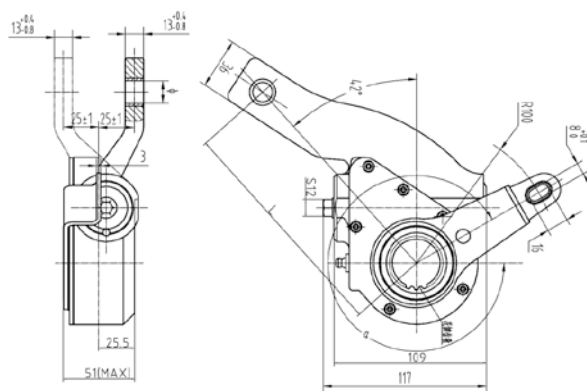

SORL	Cross	Cast	Control Arm No.	Spline Teeth	L1	L2	Bush Dia	Applic.
980041033108	72950	3663	4	10	165		Φ16	Scaina
	70879							
980051033088	72492	3663	5	10	165		Φ16	Scaina
980051043088	72625							
		72661						
981041033108	70878	3662	4	10	165		Φ16	Scaina
	72949							
981051033088	72491	3662	5	10	165		Φ16	Scaina
981051043088	72660							
		72624