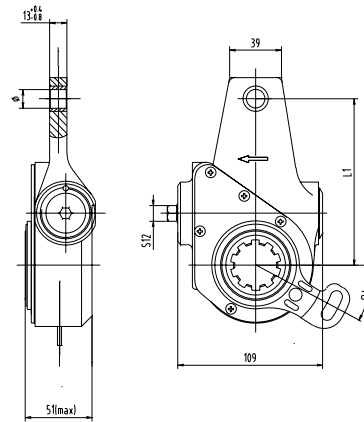

SORL	Cross	Cast	Control Arm No.	Spline Teeth	L1	Bush Dia	Applic.	
678031031507	11011	4104	3	10	140	Φ14	Bova	
678031021515	79271	4104	3	10	127	Φ12.7	Volvo	
	72246							
678031021505	70902	4104	3	10	140	Φ12.7	Volvo	
	72667							
678031031505	72027							
	72677							
678011021506	79571	4104	1	10	125	Φ12		
678031051355	70510	4104	3	10	114	Φ12.7	Leyland	
678031941157	70726	4104	3	19	122	Φ14	Jeletz	
678011051155	70851	4104	1	10	140	Φ12.7	Sisu	
678031031005	11029	4104	3	10	127	Φ12.7	Faton	
678032830905	12319	4104	3	28	140	Φ12.7		
678032830915	12320	4104	3	28	130	Φ12.7		
678031030905	72021	4104	3	10	127	Φ12.7	Volvo	
	72725							
678031031105	70513	4104	3	10	140	Φ12.7	DAF	
678011031105	12360	4104	1	10	125	Φ12.7		
678031021107	72011	4104	3	10	127	Φ14	DAF	
678031031117	70823	4104	3	10	140	Φ14	DAF	
678031021305	70858	4104	3	10	140	Φ12.7		
678031050755	72457	4104	3	10	140	Φ12.7	Foden Dennis, MCW Dennis	
	70859							
	678031030755							72393
678031020755	72425							
678031040745	72575	4104	3	10	102	Φ12.7	Dana	
678031040735	72190	4104	3	10	114	Φ12.7	Dana, MCW	
678031040765	72189	4104	3	10	108	Φ12.7	Dana, MCW	
678011060505	70906	4104	1	10	140	Φ12.7	Leyland, Setra	
678021051605	70986	4104	2	10	140	Φ12.7	Dennis	
678041033058	72910	4104	4	10	130	Φ16	Scania	
678031080305	72085	4104	3	10	133	Φ12.7	Volvo	
678031040155	72145	4104	3	10	127	Φ12.7	Dennis	
678031030155	72362