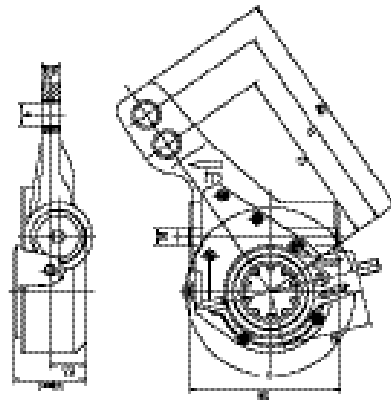

SORL	Cross	Cast	Control Arm No.	Spline Teeth	L1	Bush Dia	Applic.
273091033478M	40010143	10271	9	10	139.7	Φ16	
273091033468M	40010142	10271	9	10	152.4, 127	Φ16	
273092833468M	40010140	10271	9	28	152.4, 127	Φ16	
273092833478M	40010154M1D	10271	9	28	139.7	Φ16