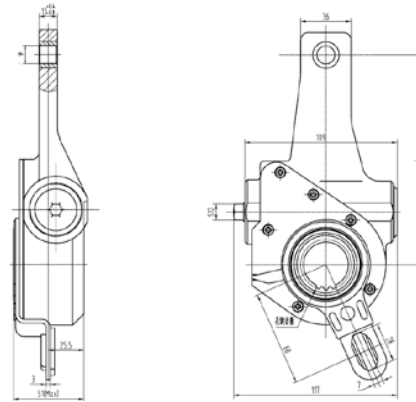

SORL	Cross	Spline Teeth	Angle	Arm Length	Bush Dia
937092823468	E6925B	1.5 - 28	35 °	5 6	0.625
937092833468	400-10141, E6927B	1.5 - 28	35 °	5.5 6.5	0.625
937091023468	E6923B	1.5 - 10	35 °	5 6	0.625
937091033468	E6924B	1.5 - 10	35 °	5.5 6.5	0.625
922102820665	400-10144, E6918A	1.5 - 28	35 °	6	0.5
922101020665	400-10145, E6914	1.5 - 10	16 °	6	0.5
922102830665	400-10146, E6919	1.5 - 28	16 °	5.5 6.5	0.5
256102820665	400-10211, E6944	1.5 - 28	0 °	5.5	0.5
256102820675	400-10212, E6942	1.5 - 28	0 °	6	0.5
256103720675	400-10214, E6946	1.625 - 37	0 °	6	0.5
256101020665	400-10215, E6940	1.5 - 10	0 °	5.5	0.5
256101020675	400-10216, E6936	1.5 - 10	0 °	6	0.5
260101031115	400-10306	1.5 - 10	0 °	5.5	0.6
260102831115	400-10305	1.5 - 10	0 °	5.5	0.6