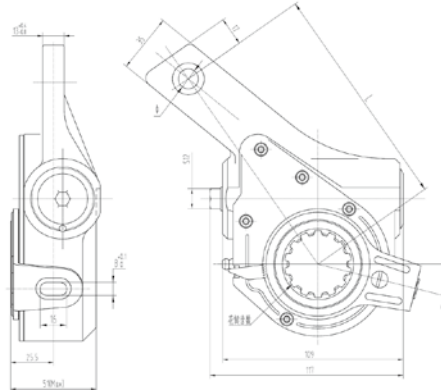

SORL	Cross	Cast	Control Arm No.	Spline Teeth	L1	Bush Dia	Applic.
353022510287	72585	3226	2	25	135	Φ14	Temsa
353052833405	12132	3226	5	28	127	Φ12.7	Foden
353051033555	72019	3226	5	10	127	Φ12.7	Leyland
353052833555	72180	3226	5	28	127	Φ12.7	Foden
353051033255	72198	3226	5	10	127	Φ12.7	Seddon
353052833255	72199	3226	5	28	127	Φ12.7	Foden
353012630307	72348	3226	1	26	130	Φ14	MAN
	72613						
	72975						
	79215						
353012630387	72515	3226	1	26	130	Φ14	MAN
	79202						
353011030228	72777	3226	1	10	135	Φ16	HMC
353011033528	72779	3226	1	10	135	Φ16	HMC
353022830755	79184	3226	2	28	127	Φ12.7	Foden
353031410146	79353	3226	3	14	135	Φ12	Foden, Kinglong
353031020555	79464	3226	3	10	125	Φ12.7	Volvo