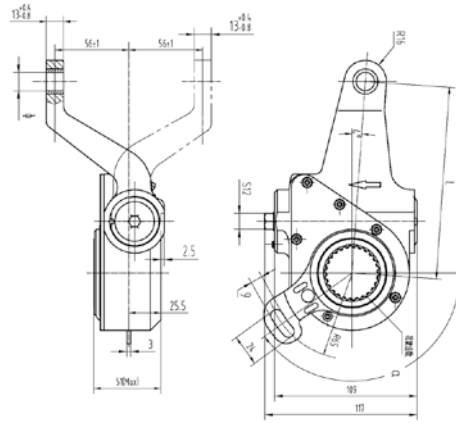

SORL	Cross	Cast	Control Arm No.	Spline Teeth	L1	Bush Dia	Applic.
231031050755	70930	3185	3	10	140	Φ12.7	MCW
231012641007	12170	3185	1	26	145	Φ14	
231082630947	70918	3185	8	26	145	Φ14	DC
231012631017	72069	3185	1	26	145	Φ14	DC Foden
	72937						
231012631447	72173		1	26	145	Φ14	DC
231062631447	72303	3185	6	26	145	Φ14	DC MAN
	72968						
	79208						
	79514						
231051043057	72521	3185	5	10	145	Φ14	Sisa
231011030837	72312	3185	1	10	143	Φ14	DAF
231011020837	72544						
231011020377	72695	3185	1	10	143	Φ14	DAF
231012640437	72940	3185	1	26	145	Φ14	
231012630307	72919	3185	1	26	145	Φ14	DC
231012643557	79002	3185	1	26	145	Φ14	Sisu
231012630007	79099	3185	1	26	145	Φ14	DC
231032020907	79107	3185	3	20	145	Φ14	Raba
231021931157	79231	3185	2	19	145	Φ14	
232012641007	12171	3186	1	26	145	Φ14	
232031050755	70931	3186	3	10	140	Φ12.7	MCW
232012631017	72070	3186	1	26	145	Φ14	DC, Foden
	72938						
232051043057	72522	3186	5	10	145	Φ14	Sisu
232012620837	72527	3186	1	26	143	Φ14	DAF
232011030837	72313	3186	1	10	143	Φ14	DAF
232011020837	72545						
232011020377	72696	3186	1	10	143	Φ14	DAF
232012630307	72920	3186	1	26	145	Φ14	DC
232012640437	72941	3186	1	26	145	Φ14	
232012643557	79003	3186	1	26	145	Φ14	Sisu
232012630007	79100	3186	1	26	145	Φ14	DC
232032020907	79108	3186	3	20	145	Φ14	Raba