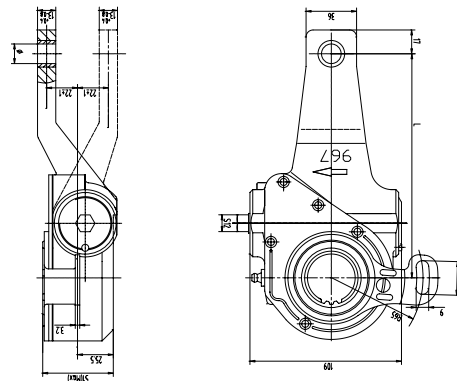

SORL	Cross	Cast	Control Arm No.	Spline Teeth	L1	L2	L3	L4	L5	L6	L7	Bush Dia	Applic.
967032711007	79152	2753	3	27	183							Φ14